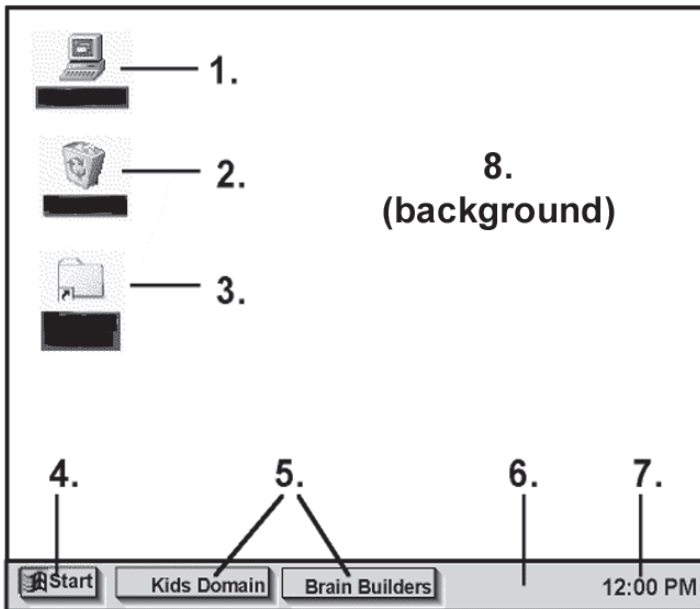

## Computers: Inside & Out - The Windows Desktop Labeling Worksheet

Label the diagram below by writing the name of the desktop feature  
in the blank next to the corresponding number.

- Start Menu**
- clock**
- My Computer icon**
- icon**
- minimized windows**
- taskbar**
- Recycle Bin icon**
- wallpaper**